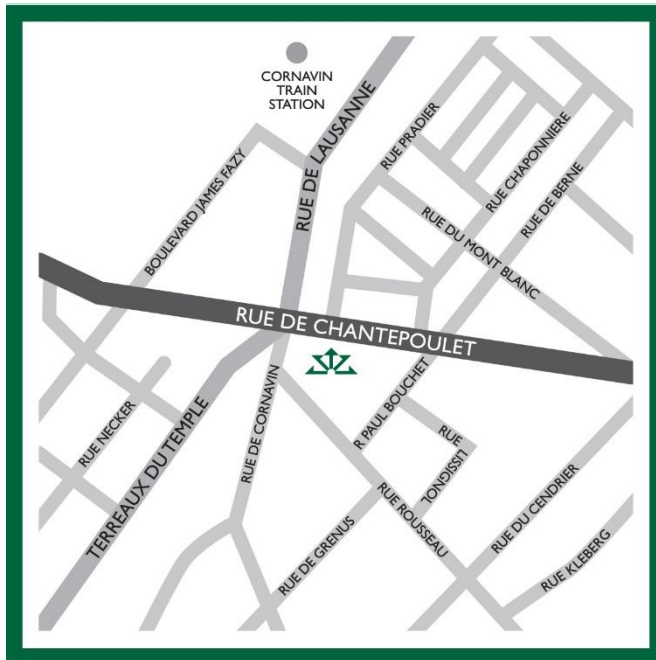

GENEVA OFFICE

Rue de Chantepoulet 25
1201 Geneva
Switzerland

t: +41 22 591 1760

e: enquiries@stonehagefleming.com

Nearest Airport:

Geneva International Airport - 5km

Nearest Rail:

Gare Cornavin (3 minutes on foot to our office)

Parking:

Gare Cornavin: Place de Cornavin, Geneva
Parking des Arcades: Rue de Lausanne 11, Geneva